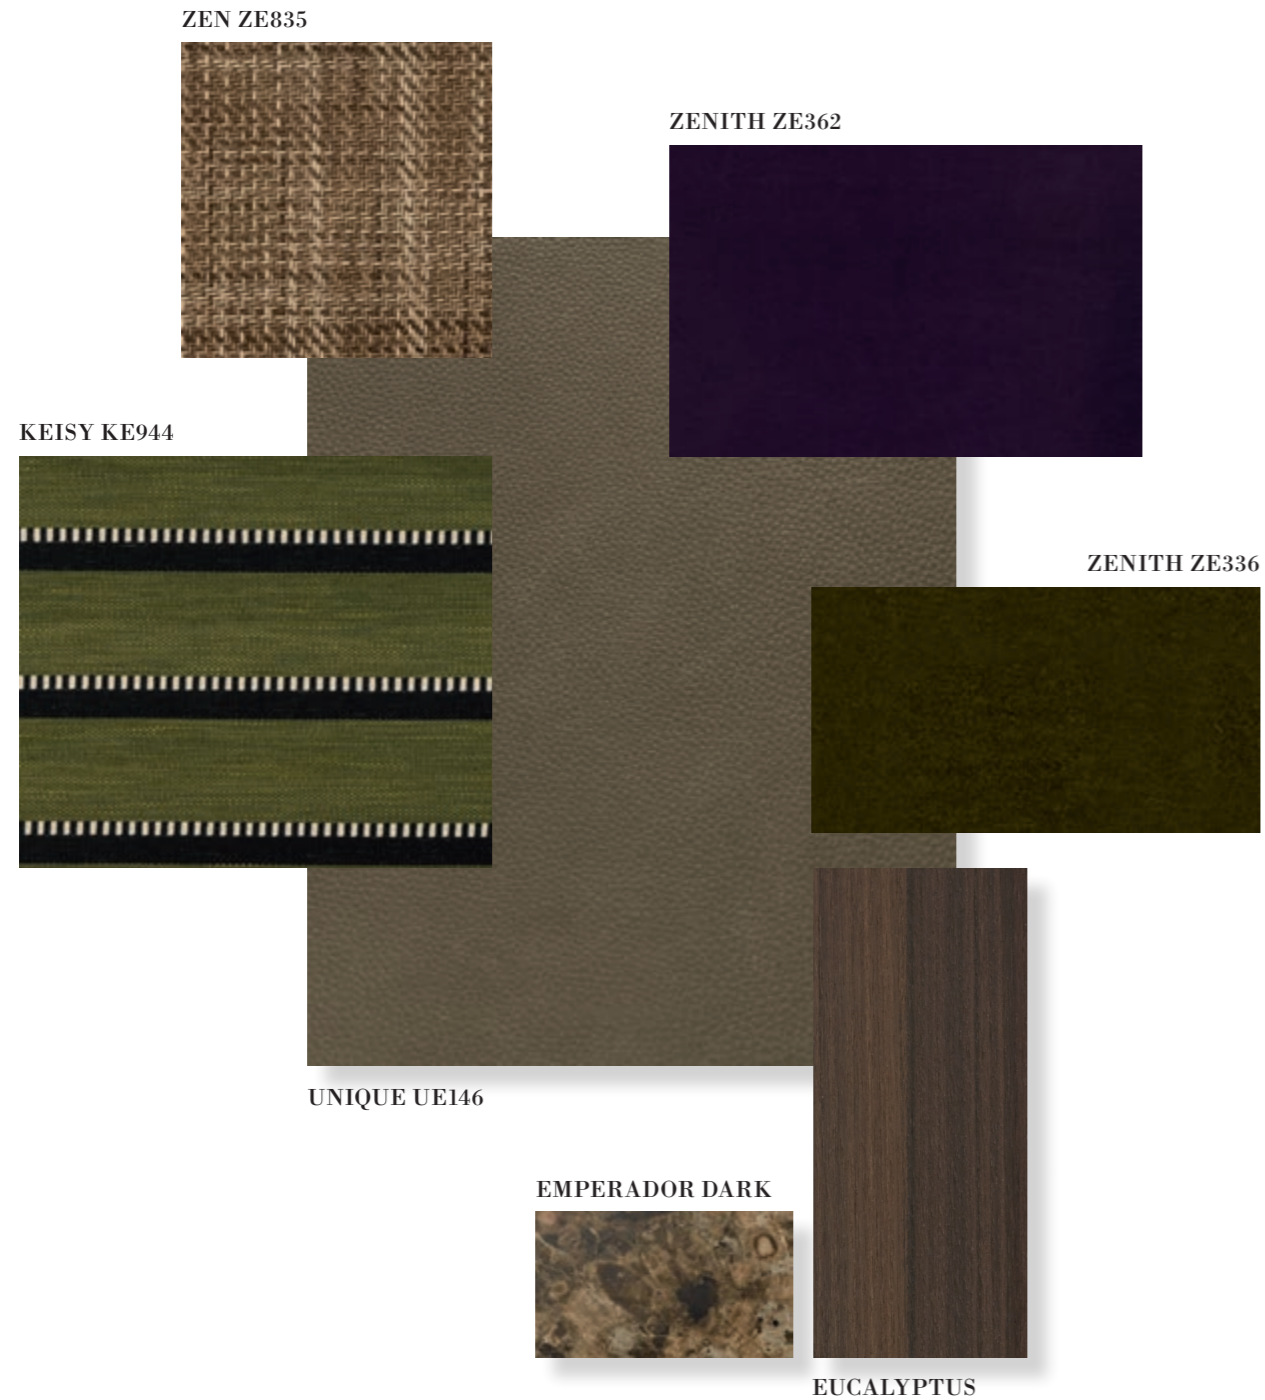

LUCAS SOLUTION 1

- 1** LUCAS Sofa
DI262
2620 x 1000 x H860 mm
Pewter feet
Unique UE146
n.2 CU50 – Keisy KE944
n.2 CU50 – Zenith ZE336
n.2 CU50 – Zenith ZE362
- 2** JAN Console
JTA09
2400 x 500 x H690 mm
Pewter Legs
Eucalyptus Top
- 3** MISS chair
MSE3
590 x 520 x H740 mm
Ash Wood Stained Black Structure
Handwoven Paper Cord Grey Seat

- 4** n.2 ALBERT poufs
1080 x 1080 x H380 mm
PO1010 – Zen ZE835
- 5** n.2 HUGO Coffee Tables
1500 x 400 x H370
Eucalyptus
- 6** n.2 ATTICO Coffee Tables
Ø 600 X H467 mm
Emperador Dark Marble Top
Pewter Legs
- 7** n.2 ELAIN Swivel Armchairs
800 x 840 x H680 mm
HPL2 – Zenith ZE362
- 8** STRIPE Carpet
4000 x 5000 mm
Military Green

- 4 ATTICO Coffee Table**
Ø 600 x H467 mm
 Calacatta Marble Top
 Pewter Legs

- 5 KENSINGTON Low Back Armchair**
830 x 840 x H780 mm
 KPB1 –Unique UE134

- 6 STRIPE Carpet**
4000 x 3000 mm
 Cream Grey