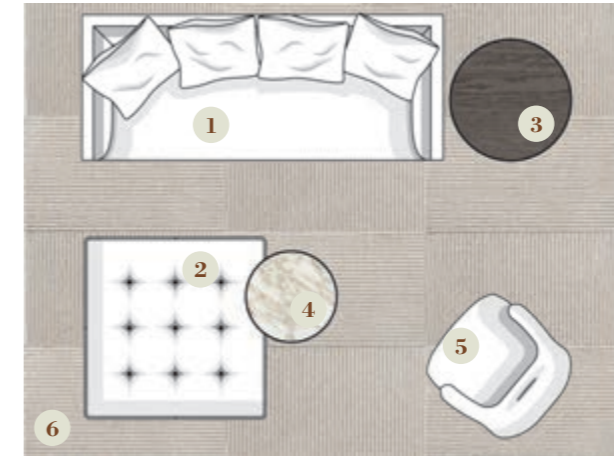

LUCAS SOLUTION 1

- 1** LUCAS Sofa
DI262
2620 x 1000 x H860 mm
Pewter feet
Unique UE146
n.2 CU50 – Keisy KE944
n.2 CU50 – Zenith ZE336
n.2 CU50 – Zenith ZE362
- 2** JAN Console
JTA09
2400 x 500 x H690 mm
Pewter Legs
Eucalyptus Top
- 3** MISS chair
MSE3
590 x 520 x H740 mm
Ash Wood Stained Black Structure
Handwoven Paper Cord Grey Seat

- 4** n.2 ALBERT poufs
1080 x 1080 x H380 mm
PO1010 – Zen ZE835
- 5** n.2 HUGO Coffee Tables
1500 x 400 x H370
Eucalyptus
- 6** n.2 ATTICO Coffee Tables
Ø 600 X H467 mm
Emperador Dark Marble Top
Pewter Legs
- 7** n.2 ELAIN Swivel Armchairs
800 x 840 x H680 mm
HPL2 – Zenith ZE362
- 8** STRIPE Carpet
4000 x 5000 mm
Military Green

LUCAS SOLUTION 2

- 1 LUCAS Sofa**
D1242
 2420 x 1000 x H860 mm
 Pewter feet
 Wait WE711
 n.2 CU50 –Wet WE425
 n.1 CU50 –Wet WE445

- 2 EUSTON pouf**
PFA02
 1190 x 1190 x H360 mm
 Pewter base
 Wet WE425

- 3 ATTICO Coffee Table**
Ø 800 x H643 mm
 Graphite Oak Top
 Pewter Legs

- 4 ATTICO Coffee Table**
Ø 600 x H467 mm
 Calacatta Marble Top
 Pewter Legs

- 5 KENSINGTON Low Back Armchair**
830 x 840 x H780 mm
 KPB1 –Unique UE134

- 6 STRIPE Carpet**
4000 x 3000 mm
 Cream Grey